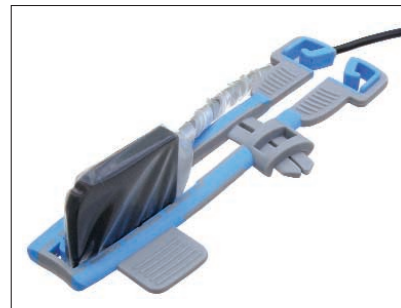

Eezee-Grip®

Make digital x-rays a snap with the new

Digital Sensor Holder

Patent pending

Introducing a new way to save time on your digital radiographs.

Limited Time Offer!

Purchase 3 Eezee-Grips, and we'll send you an adorable Gripper Gator **FREE!**

Yesterday... Today... Tomorrow.

**DENTSPLY
RINN**

Eezee-Grip®

Make digital x-rays a snap with the new

Digital Sensor Holder

- ◆ Save time with quick, easy set-up. Simply insert sensor, squeeze, and you're ready to go.
- ◆ Patented flexible grips for patient comfort.
- ◆ Accurate positioning for distortion-free radiographs.
- ◆ Great for all anterior and posterior radiographs, including the third-molar region.
- ◆ Universal — accommodates most popular sensor brands.
- ◆ Designed for a snug fit to prevent sensor slipping.
- ◆ Fully steam autoclavable for complete patient protection. The holder may be autoclaved several times for easier movement of the arms.

55-0293 Eezee-Grip® Digital Sensor Holder

Works with virtually all brands of digital sensors, including:

Cygnus	Instrumentarium	Sigma Biomedics
Dentrix	Kodak	Sirona
Dent-X	Lightyear	Suni
Dürr	Multimedia	Trophy
Escape	Planmeca	Visident
GE Healthcare	Progeny	XDR
Gendex	Schick	