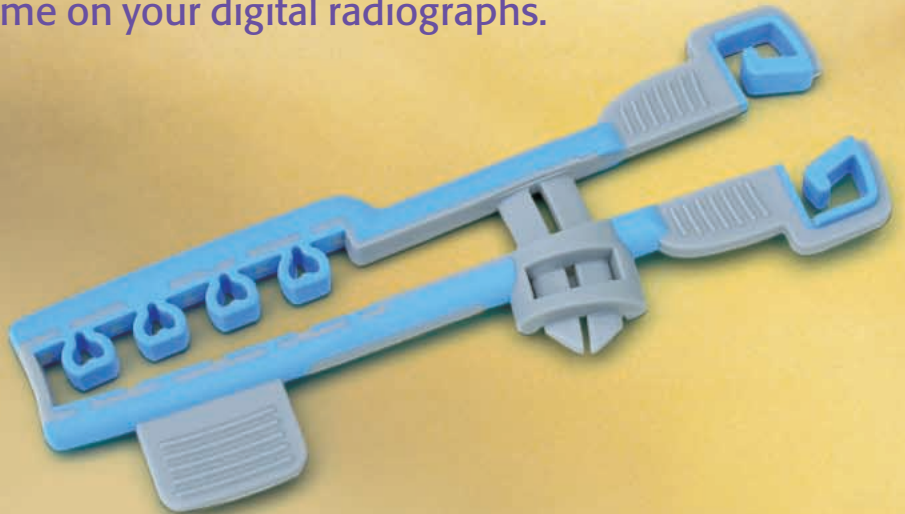

Eezee-Grip®

Make digital x-rays a snap with the new

Digital Sensor Holder

Patent pending

Introducing a new way to save time on your digital radiographs.

Limited Time Offer!

Purchase 3 Eezee-Grips, and we'll send you an adorable Gripper Gator **FREE!**

While supplies last. For your free Gripper Gator plush toy, send a copy of the dealer invoice for your purchase of 3 Eezee-Grips to: Dentsply Rinn Marketing, 1212 Abbott Dr., Elgin, IL 60123, or fax to Rinn at 847 742 8196.

Yesterday... Today... Tomorrow.

**DENTSPLY
RINN**

Eezee-Grip®

Make digital x-rays a snap with the new

Digital Sensor Holder

- ◆ Save time with quick, easy set-up. Simply insert sensor, squeeze, and you're ready to go.
- ◆ Patented flexible grips for patient comfort.
- ◆ Accurate positioning for distortion-free radiographs.
- ◆ Great for all anterior and posterior radiographs, including the third-molar region.
- ◆ Universal — accommodates most popular sensor brands.
- ◆ Designed for a snug fit to prevent sensor slipping.
- ◆ Fully steam autoclavable for complete patient protection. The holder may be autoclaved several times for easier movement of the arms.

55-0293 Eezee-Grip® Digital Sensor Holder

Works with virtually all brands of digital sensors, including:

Cygnus	Instrumentarium	Sigma Biomedics
Dentrix	Kodak	Sirona
Dent-X	Lightyear	Suni
Dürr	Multimedia	Trophy
Escape	Planmeca	Visident
GE Healthcare	Progeny	XDR
Gendex	Schick	