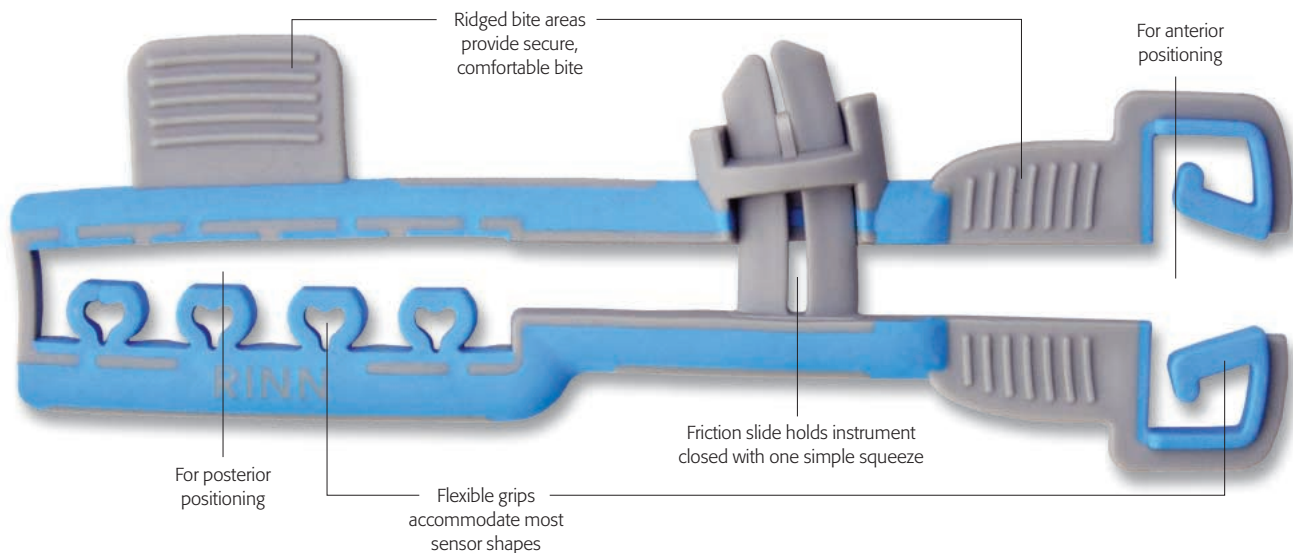

Eezee-Grip®

Make digital x-rays a snap with the new

Digital Sensor Holder

Patent pending

Introducing a new way to save time on your digital radiographs.

Limited Time Offer!

Purchase 3 Eezee-Grips, and we'll send you an adorable Gripper Gator **FREE!**

While supplies last. For your free Gripper Gator plush toy, send a copy of the dealer invoice for your purchase of 3 Eezee-Grips to: Dentsply Rinn Marketing, 1212 Abbott Dr., Elgin, IL 60123, or fax to Rinn at 847 742 8196.

Yesterday... Today... Tomorrow.

**DENTSPLY
RINN**

Eezee-Grip®

Make digital x-rays a snap with the new

Digital Sensor Holder

- ◆ Save time with quick, easy set-up. Simply insert sensor, squeeze, and you're ready to go.
- ◆ Patented flexible grips for patient comfort.
- ◆ Accurate positioning for distortion-free radiographs.
- ◆ Great for all anterior and posterior radiographs, including the third-molar region.
- ◆ Universal — accommodates most popular sensor brands.
- ◆ Designed for a snug fit to prevent sensor slipping.
- ◆ Fully steam autoclavable for complete patient protection. The holder may be autoclaved several times for easier movement of the arms.