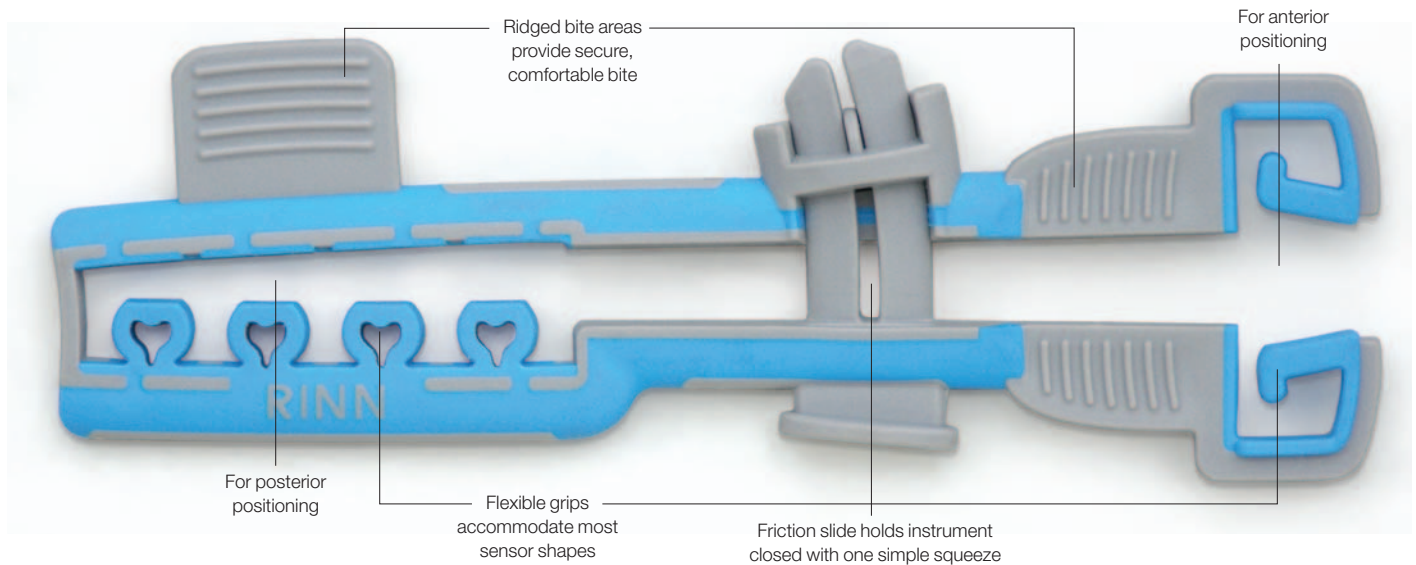

Make digital x-rays a snap with the

Eezee-Grip®

D I G I T A L S E N S O R H O L D E R

Patent pending

Save time on your digital radiographs.

Quick and easy set-up — simply insert sensor, squeeze, and you're ready to go!
Works with virtually all digital sensors.

Limited Time Offer!

Buy two Eezee-Grip 3-packs, and we'll send you an adorable Gripper Gator **FREE!**

While supplies last. For your free Gripper Gator plush toy, send a copy of the dealer invoice for your purchase of 2 Eezee-Grip 3-packs to: Dentsply Rinn Marketing, 1212 Abbott Dr., Elgin, IL 60123, or fax to Rinn at 847 742 8196.

DENTSPLY
RINN

MAKE DIGITAL X-RAYS A SNAP WITH THE

Eezee-Grip®

D I G I T A L S E N S O R H O L D E R

- ◆ Save time with quick, easy set-up. Simply insert sensor, squeeze, and you're ready to go.
- ◆ Patented flexible grips for patient comfort.
- ◆ Accurate positioning for distortion-free radiographs.
- ◆ Great for all anterior and posterior radiographs, including the third-molar region.
- ◆ Universal — accommodates most popular sensor brands.
- ◆ Designed for a snug fit to prevent sensor slipping.
- ◆ Fully steam autoclavable for complete patient protection. The holder may be autoclaved several times for easier movement of the arms.

550293 Eezee-Grip® Digital Sensor Holder (package of 1)

550294 Eezee-Grip® Digital Sensor Holder (package of 3)

Works with virtually all brands of digital sensors, including:

Accent	GE Healthcare	Schick
Actéon	Gendex	Sigma Biomedics
Camsight	Image Ray	Sirona
Cyber Medical	Instrumentarium	Suni
Cygnus	Kodak	Trophy
Dent-X	Lightyear	Visiodent
Dentrix	Multimedia	XDR
Dürr	Planmeca	
Escape	Progeny	