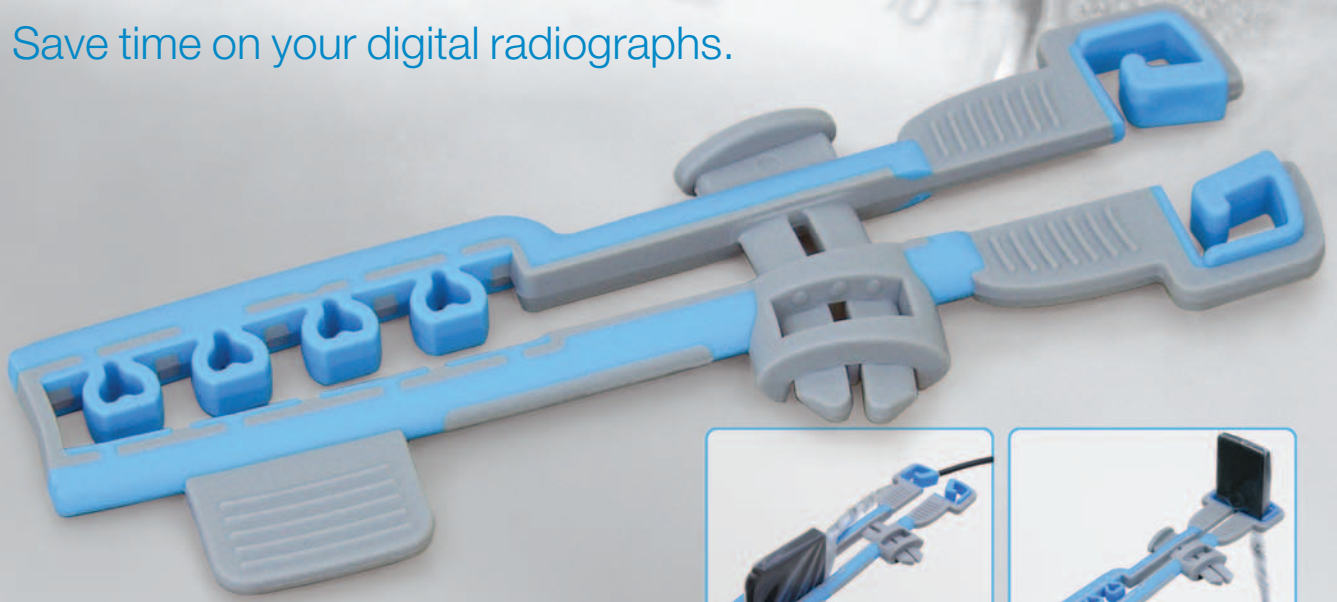

Make digital x-rays a snap with the

Eezee-Grip®

D I G I T A L S E N S O R H O L D E R

Patent pending

Save time on your digital radiographs.

Quick and easy set-up — simply insert sensor, squeeze, and you're ready to go!
Works with virtually all digital sensors.

Limited Time Offer!

Buy two Eezee-Grip 3-packs, and we'll send you an adorable Gripper Gator **FREE!**

While supplies last. For your free Gripper Gator plush toy, send a copy of the dealer invoice for your purchase of 2 Eezee-Grip 3-packs to: Dentsply Rinn Marketing, 1212 Abbott Dr., Elgin, IL 60123, or fax to Rinn at 847 742 8196.

DENTSPLY
RINN

MAKE DIGITAL X-RAYS A SNAP WITH THE

Eezee-Grip®

D I G I T A L S E N S O R H O L D E R

- ◆ Save time with quick, easy set-up. Simply insert sensor, squeeze, and you're ready to go.
- ◆ Patented flexible grips for patient comfort.
- ◆ Accurate positioning for distortion-free radiographs.
- ◆ Great for all anterior and posterior radiographs, including the third-molar region.
- ◆ Universal — accommodates most popular sensor brands.
- ◆ Designed for a snug fit to prevent sensor slipping.
- ◆ Fully steam autoclavable for complete patient protection. The holder may be autoclaved several times for easier movement of the arms.

550293 Eezee-Grip® Digital Sensor Holder (package of 1)

550294 Eezee-Grip® Digital Sensor Holder (package of 3)

Works with virtually all brands of digital sensors, including:

Accent	GE Healthcare	Schick
Actéon	Gendex	Sigma Biomedics
Camsight	Image Ray	Sirona
Cyber Medical	Instrumentarium	Suni
Cygnus	Kodak	Trophy
Dent-X	Lightyear	Visiodent
Dentrix	Multimedia	XDR
Dürr	Planmeca	
Escape	Progeny	