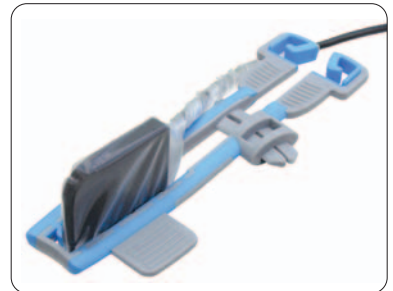

Make digital x-rays a snap with the

Eezee-Grip®

D I G I T A L S E N S O R H O L D E R

Patent pending

Save time on your digital radiographs.

Quick and easy set-up — simply insert sensor, squeeze, and you're ready to go!
Works with virtually all digital sensors.

Limited Time Offer!

Buy two Eezee-Grip 3-packs, and we'll send you an adorable Gripper Gator **FREE!**

While supplies last. For your free Gripper Gator plush toy, send a copy of the dealer invoice for your purchase of 2 Eezee-Grip 3-packs to: Dentsply Rinn Marketing, 1212 Abbott Dr., Elgin, IL 60123, or fax to Rinn at 847 742 8196.

DENTSPLY
RINN

MAKE DIGITAL X-RAYS A SNAP WITH THE

Eezee-Grip®

D I G I T A L S E N S O R H O L D E R

- ◆ Save time with quick, easy set-up. Simply insert sensor, squeeze, and you're ready to go.
- ◆ Patented flexible grips for patient comfort.
- ◆ Accurate positioning for distortion-free radiographs.
- ◆ Great for all anterior and posterior radiographs, including the third-molar region.
- ◆ Universal — accommodates most popular sensor brands.
- ◆ Designed for a snug fit to prevent sensor slipping.
- ◆ Fully steam autoclavable for complete patient protection. The holder may be autoclaved several times for easier movement of the arms.

550293 Eezee-Grip® Digital Sensor Holder (package of 1)

550294 Eezee-Grip® Digital Sensor Holder (package of 3)

Works with virtually all brands of digital sensors, including:

Accent	GE Healthcare	Schick
Actéon	Gendex	Sigma Biomedics
Camsight	Image Ray	Sirona
Cyber Medical	Instrumentarium	Suni
Cygnus	Kodak	Trophy
Dent-X	Lightyear	Visiodent
Dentrix	Multimedia	XDR
Dürr	Planmeca	
Escape	Progeny	