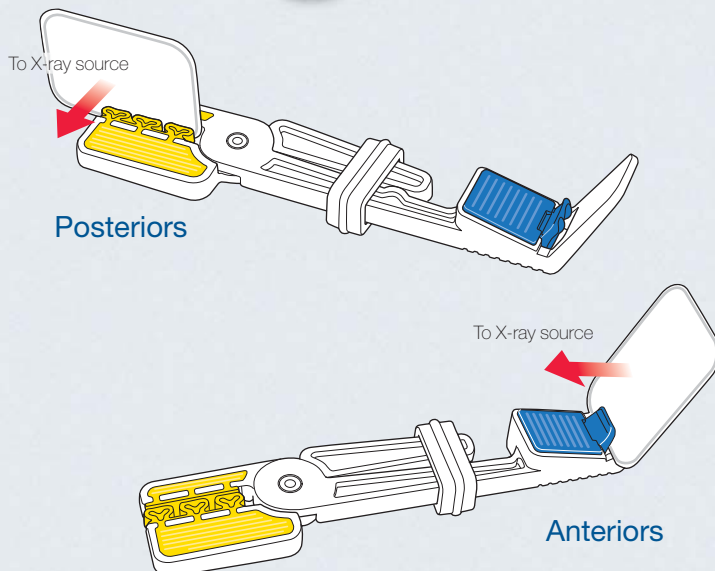

New! Snap-A-Ray® Xtra

FILM & PHOSPHOR PLATE HOLDER

Re-envisioned for the 21st century.

Developed from our popular Snap-A-Ray® Film Holder, the new Snap-A-Ray® Xtra Film & Phosphor Plate Holder brings an extra measure of efficiency and comfort to anterior and posterior bisecting angle technique radiographs.

- Cushioned media grips hold film and phosphor plates securely without damaging the media.
- Angled anterior bite area and backing plate take the guesswork out of bisecting angle radiographs.
- Cushioned bite areas enhance patient comfort.
- Media can be angled for hard-to-reach areas.
- Autoclavable for long life and low cost-per-use.